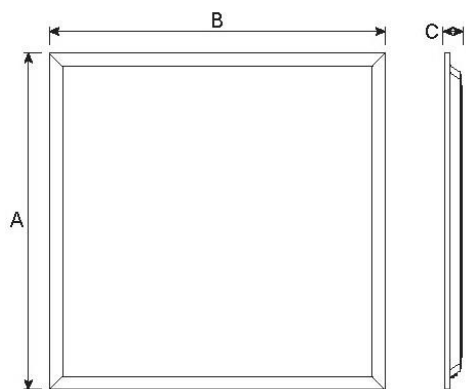

300 x 1200 T-Bar Backlit LED Panel Light - Low Glare

Product Features

- 36w
- Low Glare UGR<19
- 295 x 1195mm
- Backlit design ensuring long life and performance
- 3 colours in one: 3000K, 4000K, 5000K (switch select)
- 120° Beam Angle
- White Trim
- 295 x 1195 x 30mm
- IP20 Housing
- Optional Triac or Dali dimming drivers available
- Weight: 3.3g

Prismatic Diffused Lens

3 Colour Adjustable

Specification Overview

Model	Power	Power Requirement	Colour Temp	Lumens	Beam Angle	Trim Colour	Dimensions
PL-30120-33V4-UGR	36w	200~240VAC	3000-4000-5000K	3010~3412lm	120°	White	295x1195x30mm

Product Specification

300 x 1200 T-Bar Backlit LED Panel Light - Low Glare

Specification

Model	PL-30120-33V4-UGR		
Colour Temperature (3CCT)	3000K	4000K	5000K
Lumen (lm)	3010lm	3412lm	3201lm
Efficiency (lm/w)	>81lm/w	>101lm/w	>88lm/w
Light Source	LED		
CRI (%)	≥80		
Beam Angle	120°		
Unified Glare Rating (UGR)	<19		
Power Requirement	200~240VAC		
Power Consumption	36.8w	33.7w	36.2w
Dimmable	NO (Optional dimming drivers available)		
Housing	Aluminium with PS lens		
Lifespan	>40,000 hours		
Operation Temperature	-20°C~+45°C		
Product Dimension	295 x 1195 x 30mm		
Weight	3.3kg		
Protection Rating	IP20		
Warranty	3 Years		