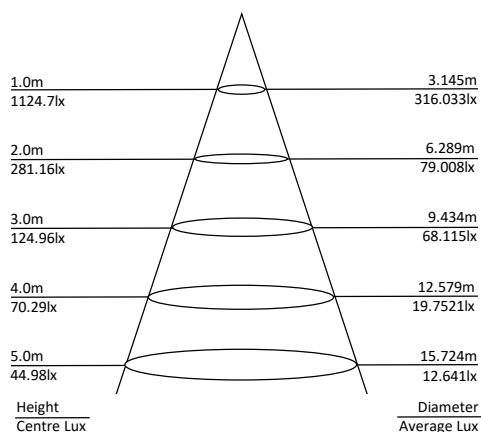

300 x 1200 T-Bar Backlit LED Panel Light - Low Glare

Product Features

- 36w
- Low Glare UGR<19
- 295 x 1195mm
- Backlit design ensuring long life and performance
- 3 colours in one: 3000K, 4000K, 5000K (switch select)
- 120° Beam Angle
- White Trim
- 295 x 1195 x 30mm
- IP20 Housing
- Optional Triac or Dali dimming drivers available
- Weight: 3.3g

Prismatic Diffused Lens

3 Colour Adjustable

Specification Overview

Model	Power	Power Requirement	Colour Temp	Lumens	Beam Angle	Trim Colour	Dimensions
PL-30120-33V4-UGR	36w	200~240VAC	3000-4000-5000K	3010~3412lm	120°	White	295x1195x30mm

Product Specification

300 x 1200 T-Bar Backlit LED Panel Light - Low Glare

Specification

Model	PL-30120-33V4-UGR		
Colour Temperature (3CCT)	3000K	4000K	5000K
Lumen (lm)	3010lm	3412lm	3201lm
Efficiency (lm/w)	>81lm/w	>101lm/w	>88lm/w
Light Source	LED		
CRI (%)	≥80		
Beam Angle	120°		
Unified Glare Rating (UGR)	<19		
Power Requirement	200~240VAC		
Power Consumption	36.8w	33.7w	36.2w
Dimmable	NO (Optional dimming drivers available)		
Housing	Aluminium with PS lens		
Lifespan	>40,000 hours		
Operation Temperature	-20°C~+45°C		
Product Dimension	295 x 1195 x 30mm		
Weight	3.3kg		
Protection Rating	IP20		
Warranty	3 Years		