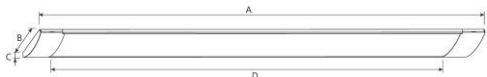

4FT ECOBAT-SB LED Slimline Batten

Product Features

- 36w
- 4FT (1200mm)
- Slimline Batten
- Large Terminal Block
- 3 colours in one: 3000K, 4000K, 5000K (switch select)
- 120° Beam Angle
- Aluminium Base with PC Lens
- 1200 x 80 x 34mm
- IP20 Housing
- Weight: 1.12kg

Options:

2FT Fitting

3 Colour Adjustable

Specification Overview

Model	Power	Power Requirement	Colour Temp	Lumens	Beam Angle	Trim Colour	Dimensions
ECO-SB-4FT-3C	36w	200~240VAC	3000-4000-5000K	3300~4100lm	120°	White	1200x80x34mm

Product Specification

4FT ECOBAT-SB LED Slimline Batten

Specification

Model	ECO-SB-4FT-3C
Colour Temperature (3CCT)	3000K, 4000K, 5000K
Lumen (lm)	3300~4000lm
Efficiency (lm/w)	>94lm/w
Light Source	LED
CRI (%)	≥80
Beam Angle	120°
Power Requirement	200~240VAC
Power Consumption	35w
Housing	Aluminium Base with PC Diffuser
Lifespan	>50,000 hours
Operation Temperature	-20°C~+45°C
Product Dimension	1200 x 80 x 34mm
Impact Rating	IK08
Weight	1.12kg
Protection Rating	IP20
Warranty	3 Years