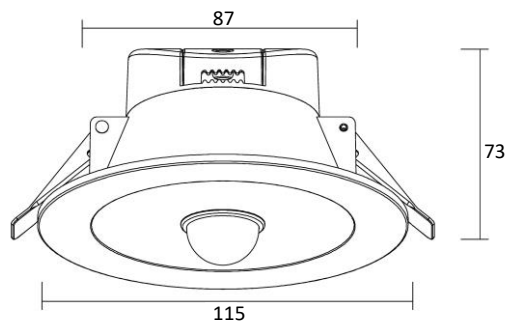

### Product Features

- 10w
- 3 colours in one: 3000K, 4000K, 5000K (switch select)
- PIR Sensor
- Works in any light conditions
- Ø115 x 73mm
- 90mm cut-out
- 0.6m Flex cable and plug included
- Weight: 200g

### Specification Overview

Model	Power	Power Requirement	Colour Temp	Lumens	Beam Angle	Trim Colour	Dimensions
RDL-1090-PS	10w	220~240VAC	3000-4000-5000K	760~880lm	100°	White	Ø115 x 73mm

### Specification

Model	RDL-1090-PS
Colour Temperature	3CCT: 3000K / 4000K / 5000K
Lumen (lm)	760~880lm
Efficiency (lm/w)	>76 lm/w
Light Source	LED
CRI (%)	≥80
Beam Angle	100°
Power Requirement	220~240VAC
Power Consumption	10w
Dimmable	No
Housing	Plastic coated aluminium
Lifespan	>40,000 hours
Operation Temperature	-20°C~+45°C
Product Dimension	Ø115 x 73mm
Cut-Out	90mm
Weight	200g
Protection Rating	IP40
Warranty	3 Years