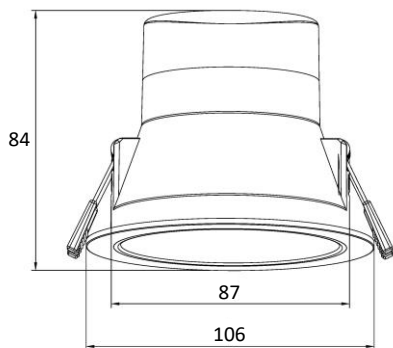

8w LED Down Light – Low Glare UGR

Product Features

- 8w
- 3 colours in one: 3000K, 4000K, 5000K (switch select)
- Low Glare Design
- White or Black Trim
- 60° Beam Angle
- Ø106 x 84mm
- 90mm cut-out
- IP54 (front only) protection
- 0.6m Flex cable and plug included
- Weight: 260g

3 Colour Adjustable

Specification Overview

IP54
(front only)

Model	Power	Power Requirement	Colour Temp	Lumens	Beam Angle	Trim Colour	Dimensions
DLU-0890-3C-W	8w	220~240VAC	3000-4000-5000K	600~800lm	60°	White	Ø106 x 84mm
DLU-0890-3C-B	8w	220~240VAC	3000-4000-5000K	600~800lm	60°	Black	Ø106 x 84mm

Product Specification

8w LED Panel Down Light – Low Glare UGR

Specification

Model	DLU-0890-3C-W	DLU-0890-3C-B
Trim Colour	White	Black
Colour Temperature	3CCT: 3000K / 4000K / 5000K	
Lumen (lm)	600~800lm	
Efficiency (lm/w)	>75 lm/w	
Light Source	LED	
CRI (%)	≥80	
Beam Angle	60°	
UGR Rating	UGR<23	UGR<19
Power Requirement	220~240VAC	
Power Consumption	8w	
Dimmable	Yes, Triac dimmable	
Housing	Plastic coated aluminium	
Lifespan	>40,000 hours	
Operation Temperature	-20°C~+45°C	
Product Dimension	Ø106 x 84mm	
Cut-Out	90mm	
Weight	260g	
Protection Rating	IP54 (front) / IP40 (rear)	
Warranty	3 Years	