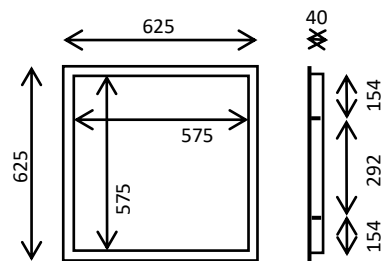

Recessed Ceiling Frames

Product Features

- Designed to be used with S-Tech LED T-Bar Panels
- Powder coated white
- Available to suit 300x1200 or 600x600 T-Bar Panels
- Sold in bulk packs of 10pcs

Includes 4pcs of mounting bracket per frame

Includes 4pcs of mounting bracket per frame

Specification Overview

Model	Fits T-Bar Panel Size	Trim Colour	Dimensions	Cut-Out
PL-RCF-30120	295 x 1195mm	White	1225 x 325 x 40mm	310 x 1210mm
PL-RCF-6060	595 x 595mm	White	625 x 625 x 40mm	610 x 610mm