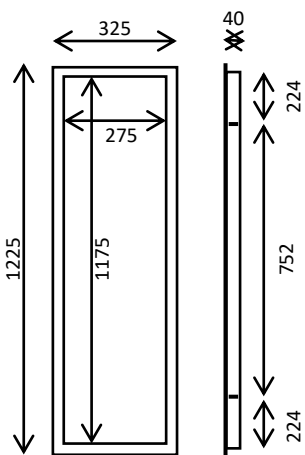

Recessed Ceiling Frames

Product Features

- Designed to be used with S-Tech LED T-Bar Panels
- Powder coated white
- Available to suit 300x1200 or 600x600 T-Bar Panels
- Sold in bulk packs of 10pcs

Includes 4pcs of mounting bracket per frame

Includes 4pcs of mounting bracket per frame

Specification Overview

Model	Fits T-Bar Panel Size	Trim Colour	Dimensions	Cut-Out
PL-RCF-30120	295 x 1195mm	White	1225 x 325 x 40mm	310 x 1210mm
PL-RCF-6060	595 x 595mm	White	625 x 625 x 40mm	610 x 610mm