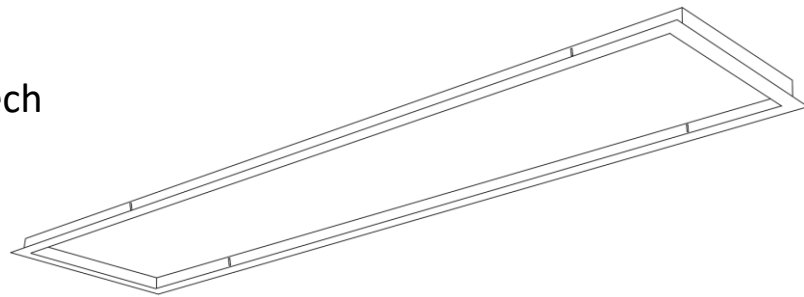

Recessed Ceiling Frames

Product Features

- Designed to be used with S-Tech LED T-Bar Panels
- Powder coated white
- Available to suit 300x1200 or 600x600 T-Bar Panels
- Sold in bulk packs of 10pcs

Includes 4pcs of mounting bracket per frame

Includes 4pcs of mounting bracket per frame

Specification Overview

Model	Fits T-Bar Panel Size	Trim Colour	Dimensions	Cut-Out
PL-RCF-30120	295 x 1195mm	White	1225 x 325 x 40mm	310 x 1210mm
PL-RCF-6060	595 x 595mm	White	625 x 625 x 40mm	610 x 610mm