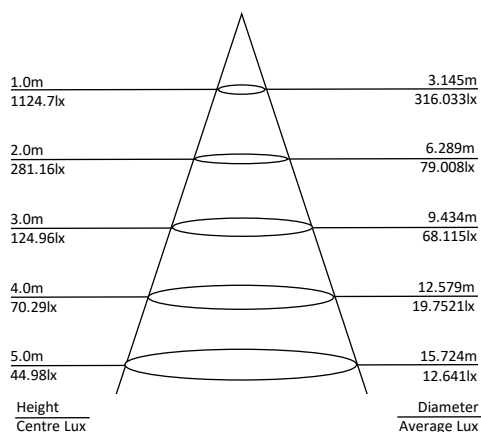

### Product Features

- 36w
- Dimmable
- 295 x 1195mm
- Backlit design ensuring long life and performance
- 3 colours in one: 3000K, 4000K, 5000K (switch select)
- 120° Beam Angle
- White Trim
- 295 x 1195 x 30mm
- IP20 Housing
- Weight: 3.3g

### Specification Overview

Model	Power	Power Requirement	Colour Temp	Lumens	Beam Angle	Trim Colour	Dimensions
PL-30120-33V4-D	36w	200~240VAC	3000-4000-5000K	3010~3412lm	120°	White	295x1195x30mm

### Specification

Model	PL-30120-33V4-D		
Colour Temperature (3CCT)	3000K	4000K	5000K
Lumen (lm)	3010lm	3412lm	3201lm
Efficiency (lm/w)	>81lm/w	>101lm/w	>88lm/w
Light Source	LED		
CRI (%)	≥80		
Beam Angle	120°		
Unified Glare Rating (UGR)	<19		
Power Requirement	200~240VAC		
Power Consumption	36.8w	33.7w	36.2w
Dimmable	Yes, with Trailing Edge, Universal or LED Dimmers		
Housing	Aluminium with PS lens		
Lifespan	>40,000 hours		
Operation Temperature	-20°C~+45°C		
Product Dimension	295 x 1195 x 30mm		
Weight	3.3kg		
Protection Rating	IP20		
Warranty	3 Years		