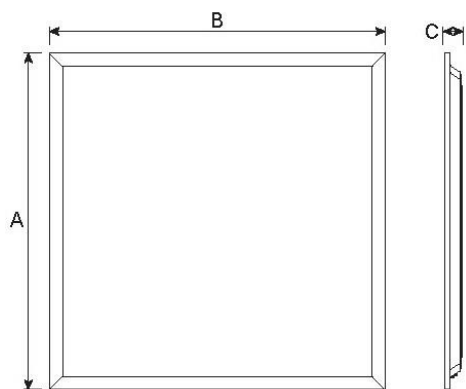

Specification

Model	PL-30120-33V4-D		
Colour Temperature (3CCT)	3000K	4000K	5000K
Lumen (lm)	3010lm	3412lm	3201lm
Efficiency (lm/w)	>81lm/w	>101lm/w	>88lm/w
Light Source	LED		
CRI (%)	≥80		
Beam Angle	120°		
Unified Glare Rating (UGR)	<19		
Power Requirement	200~240VAC		
Power Consumption	36.8w	33.7w	36.2w
Dimmable	Yes, with Trailing Edge, Universal or LED Dimmers		
Housing	Aluminium with PS lens		
Lifespan	>40,000 hours		
Operation Temperature	-20°C~+45°C		
Product Dimension	295 x 1195 x 30mm		
Weight	3.3kg		
Protection Rating	IP20		
Warranty	3 Years