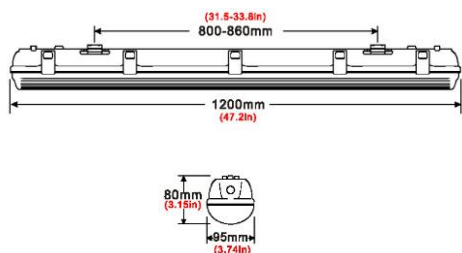

Specification Overview

Model	Power	Power Requirement	Colour Temp	Lumens	Beam Angle	Trim Colour	Dimensions
WP-4FTG3-TLG	20/40w	200~240VAC	Amber / Green	4000~4400lm	110°	Grey/Opal	1200x95x80mm
WP-4FTG3-TLG-E	20/40w	Emergency Version					

Product Specification

STD
OPERATION

4FT G3 WP Batten - Turtle Safe / Bug Free / Eyewash - Standard

TURTLE SAFE

BUG FREE

EYEWASH LIGHT

Specification

Model	WP-4FTG3-TLG
Colour Temperature (2CCT)	Amber / Green (selectable)
Lumen (lm) @ 40w	4000 ~ 4400lm
Efficiency (lm/w)	>100 lm/w
Light Source	LED
CRI (%)	≥80
Beam Angle	110°
Power Requirement	200~240VAC
Power Consumption	20w / 40w Selectable
Dimmable	No
Housing	PC Base and Diffuser
Lifespan	>50,000 hours
Operation Temperature	-20°C~+50°C
Product Dimension	1200 x 95 x 80mm
Conduit Entry	Ø20mm
Impact Rating	IK08
Weight	1.28kg
Protection Rating	IP65
Warranty	3 Years