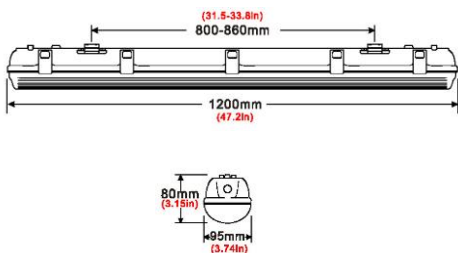

Specification Overview

Model	Power	Power Requirement	Colour Temp	Lumens	Beam Angle	Trim Colour	Dimensions
WP-4FTG3-TLG	20/40w	200~240VAC	Amber / Green	4000~4400lm	110°	Grey/Opal	1200x95x80mm
WP-4FTG3-TLG-E	20/40w	Emergency Version					

Product Specification

STD
OPERATION

4FT G3 WP Batten - Turtle Safe / Bug Free / Eyewash - Standard

TURTLE SAFE

BUG FREE

EYEWASH LIGHT

Specification

Model	WP-4FTG3-TLG
Colour Temperature (2CCT)	Amber / Green (selectable)
Lumen (lm) @ 40w	4000 ~ 4400lm
Efficiency (lm/w)	>100 lm/w
Light Source	LED
CRI (%)	≥80
Beam Angle	110°
Power Requirement	200~240VAC
Power Consumption	20w / 40w Selectable
Dimmable	No
Housing	PC Base and Diffuser
Lifespan	>50,000 hours
Operation Temperature	-20°C~+50°C
Product Dimension	1200 x 95 x 80mm
Conduit Entry	Ø20mm
Impact Rating	IK08
Weight	1.28kg
Protection Rating	IP65
Warranty	3 Years

Specifications are subject to change without notice

Product Specification

4FT G3 WP Batten - Turtle Safe / Bug Free / Eyewash - Emergency

Product Features

- Maintained / Non-Maintained Emergency Fitting

TURTLE SAFE

BUG FREE

EYEWASH LIGHT

Specification

Model	WP-4FTG3-TLG-E
Colour Temperature (2CCT)	Amber / Green (selectable)
Lumen (lm) @ 40w	4000 ~ 4400lm
Efficiency (lm/w)	>100 lm/w
Light Source	LED
CRI (%)	≥80
Beam Angle	110°
Power Requirement	200~240VAC
Power Consumption	20w / 40w Selectable
Emergency Power	5w
Emergency Run-Time	90 minutes
Emergency Classification	C0: D32, C90: D12.5
Housing	PC Base and Diffuser
Lifespan	>50,000 hours
Operation Temperature	-20°C~+50°C
Product Dimension	1200 x 95 x 80mm
Conduit Entry	Ø20mm
Impact Rating	IK08
Weight	1.28kg
Protection Rating	IP65
Warranty	3 Years