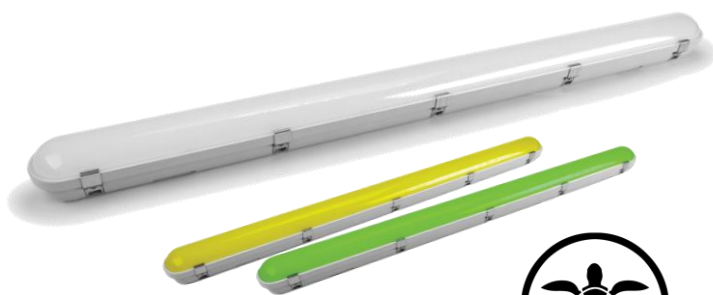

4FT G3 WP Batten Series – Turtle Safe / Bug Free / Eyewash

Product Features

- 20w / 40w Dual Power Selectable
- 1200mm
- 2 colours in one: Amber (Turtle Friendly/Bug Free), Green (Eye wash)
- Ø20mm Conduit Entry
- 110° Beam Angle
- PC Base and Lens
- 1200 x 95 x 80mm
- IP65 Housing
- IK08 Impact Rating
- Weight: 1.28kg

Options:

Standard

Emergency Fitting

TURTLE SAFE

BUG FREE

EYEWASH LIGHT

COLOUR SELECT

WATT SELECT

Specification Overview

Model	Power	Power Requirement	Colour Temp	Lumens	Beam Angle	Trim Colour	Dimensions
WP-4FTG3-TLG	20/40w	200~240VAC	Amber / Green	4000~4400lm	110°	Grey/Opal	1200x95x80mm
WP-4FTG3-TLG-E	20/40w	Emergency Version					

Product Specification

STD
OPERATION

4FT G3 WP Batten - Turtle Safe / Bug Free / Eyewash - Standard

TURTLE SAFE

BUG FREE

EYEWASH LIGHT

Specification

Model	WP-4FTG3-TLG
Colour Temperature (2CCT)	Amber / Green (selectable)
Lumen (lm) @ 40w	4000 ~ 4400lm
Efficiency (lm/w)	>100 lm/w
Light Source	LED
CRI (%)	≥80
Beam Angle	110°
Power Requirement	200~240VAC
Power Consumption	20w / 40w Selectable
Dimmable	No
Housing	PC Base and Diffuser
Lifespan	>50,000 hours
Operation Temperature	-20°C~+50°C
Product Dimension	1200 x 95 x 80mm
Conduit Entry	Ø20mm
Impact Rating	IK08
Weight	1.28kg
Protection Rating	IP65
Warranty	3 Years