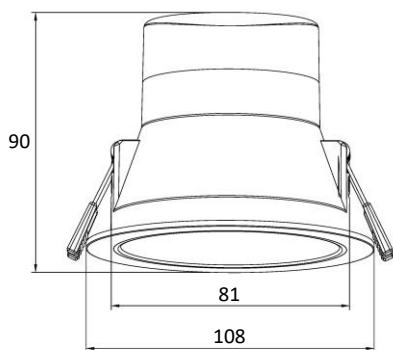

10w LED Down Light – Low Glare with Reflector

Product Features

- 10w
- 3 colours in one: 3000K, 4000K, 5000K (switch select)
- Low Glare Design
- White or Black with optional trim
- 60° Beam Angle
- Ø108 x 90mm
- 90mm cut-out
- IP44 protection
- 0.6m Flex cable and plug included
- Weight: 260g

Options

Replacement Black Trim

Specification Overview

Model	Power	Power Requirement	Colour Temp	Lumens	Beam Angle	Trim Colour	Dimensions
DLU-1090R-3C-W	10w	220~240VAC	3000-4000-5000K	1000~1200lm	60°	White	Ø108 x 90mm
DLU-1090R-TRIM	Black Trim Replacement to suit DLU-1090R-3C-W					Black	

Product Specification

10w LED Down Light – Low Glare with Reflector

Options

Replacement Black Trim
Model: DLU-1090R-TRIM

Specification

Model	DLU-1090R-3C-W
Trim Colour	White
Colour Temperature	3CCT: 3000K / 4000K / 5000K
Lumen (lm)	1000~1200lm
Efficiency (lm/w)	>100 lm/w
Light Source	LED
CRI (%)	≥80
Beam Angle	60°
UGR Rating	UGR<23
Power Requirement	220~240VAC
Power Consumption	10w
Dimmable	Yes, Triac dimmable
Housing	Plastic coated aluminium
Lifespan	>40,000 hours
Operation Temperature	-20°C~+45°C
Product Dimension	Ø108 x 90mm
Cut-Out	90mm
Weight	260g
Protection Rating	IP44
Warranty	3 Years