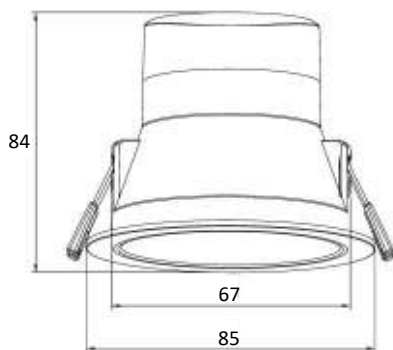

6w LED Down Light – Low Glare UGR

Product Features

- 6w
- 3 colours in one: 3000K, 4000K, 5000K (switch select)
- Low Glare Design
- White or Black Trim
- 60° Beam Angle
- Ø85 x 84mm
- 70mm cut-out
- IP54 (front only) protection
- 0.6m Flex cable and plug included
- Weight: 125g

3 Colour Adjustable

Specification Overview

IP54
(front only)

Model	Power	Power Requirement	Colour Temp	Lumens	Beam Angle	Trim Colour	Dimensions
DLU-0670-3C-W	6w	220~240VAC	3000-4000-5000K	500~700lm	60°	White	Ø85 x 84mm

Product Specification

6w LED Panel Down Light – Low Glare UGR

Specification

Model	DLU-0670-3C-W
Trim Colour	White
Colour Temperature	3CCT: 3000K / 4000K / 5000K
Lumen (lm)	500~700lm
Efficiency (lm/w)	>83 lm/w
Light Source	LED
CRI (%)	≥80
Beam Angle	60°
UGR Rating	UGR<23
Power Requirement	220~240VAC
Power Consumption	6w
Dimmable	Yes, Triac dimmable
Housing	Plastic coated aluminium
Lifespan	>40,000 hours
Operation Temperature	-20°C~+45°C
Product Dimension	Ø85 x 84mm
Cut-Out	70mm
Weight	125g
Protection Rating	IP54 (front) / IP40 (rear)
Warranty	3 Years