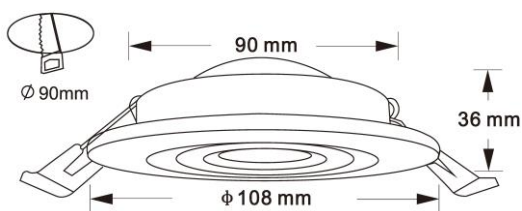

9w En Vogue LED Down Light – Adjustable Gimbal

Product Features

- Only consumes 9w of power
- 3 colours in one: 3000K, 4000K, 5000K (switch select)
- 360° rotatable gimbal
- 90° tilt
- 60° Beam Angle
- Ø108 x 36mm
- 90mm cut-out
- IP44 Housing
- Weight: 370g

3 Colour Adjustable

Specification Overview

Model	Power	Power Requirement	Colour Temp	Lumens	Beam Angle	Trim Colour	Dimensions
DL-EV9-3C-W	9w	220~240VAC	3000-4000-5000K	810~900lm	60°	White	Ø108 x 36mm

Product Specification

9w En Vogue LED Down Light – Adjustable Gimbal

Specification

Model	DL-EV9-3C-W
Colour Temperature	3CCT: 3000K / 4000K / 5000K
Lumen (lm)	810~900lm
Efficiency (lm/w)	>90 lm/w
Light Source	LED
CRI (%)	≥82
Beam Angle	60°
Power Requirement	220~240VAC
Power Consumption	9w
Dimmable	Yes, Triac dimmable
Housing	Aluminium
Lifespan	>50,000 hours
Operation Temperature	-25°C~+60°C
Product Dimension	Ø108 x 36mm
Cut-Out	90mm
Weight	370g
Protection Rating	IP44
Warranty	5 Years

Flux out: 284.2 lm

Note: The Curves indicate the illuminated area and the average illumination when the luminaire is at different distance.

Specifications are subject to change without notice