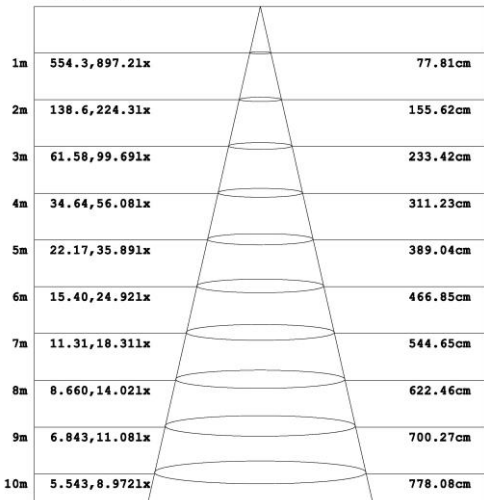

9w En Vogue LED Down Light – Adjustable Gimbal

Product Features

- Only consumes 9w of power
- 3 colours in one: 3000K, 4000K, 5000K (switch select)
- 360° rotatable gimbal
- 90° tilt
- 60° Beam Angle
- Ø108 x 36mm
- 90mm cut-out
- IP44 Housing
- Weight: 370g

3 Colour Adjustable

Specification Overview

Model	Power	Power Requirement	Colour Temp	Lumens	Beam Angle	Trim Colour	Dimensions
DL-EV9-3C-W	9w	220~240VAC	3000-4000-5000K	810~900lm	60°	White	Ø108 x 36mm

Product Specification

9w En Vogue LED Down Light – Adjustable Gimbal

Specification

Model	DL-EV9-3C-W
Colour Temperature	3CCT: 3000K / 4000K / 5000K
Lumen (lm)	810~900lm
Efficiency (lm/w)	>90 lm/w
Light Source	LED
CRI (%)	≥82
Beam Angle	60°
Power Requirement	220~240VAC
Power Consumption	9w
Dimmable	Yes, Triac dimmable
Housing	Aluminium
Lifespan	>50,000 hours
Operation Temperature	-25°C~+60°C
Product Dimension	Ø108 x 36mm
Cut-Out	90mm
Weight	370g
Protection Rating	IP44
Warranty	5 Years

Flux out: 284.2 lm

Note: The Curves indicate the illuminated area and the average illumination when the luminaire is at different distance.

Specifications are subject to change without notice