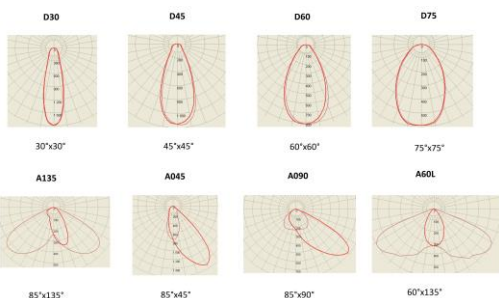

1350w LED Sports PLUS Flood Light

Product Features

- 1350w
- Quality Driver
- Full range power input 100~305VAC
- Aluminium housing
- Optical lens with tempered glass cover
- Wide range of standard or asymmetric beam angles
- 788 x 665 x 161mm
- Remote drivers as standard
- IP65 Housing
- Weight: 27.4kg

Specification Overview

Model	Power	Power Requirement	Colour Temp	Lumens	Beam Angle	Trim Colour	Dimensions
ST-SP1350-PLUS	1350w	100~305VAC	5000K	193519lm	See options	Black	788x665x161mm

Product Specification

1350w LED Sports PLUS Flood Light

Specification

Model	ST-SP1350-PLUS
Colour Temperature (1CCT)	5000K
Lumen (lm)	193,519lm
Efficiency (lm/w)	>143lm/w
Light Source	LED
CRI (%)	≥80
Beam Angle Options (Standard round lens)	30°, 45°, 60° or 75°
Beam Angle Option (Asymmetric lens)	85°x45°, 85°x90°, 85°x135°, 60°x135°
Power Requirement	100~305VAC
Power Consumption	1350w
Dimmable	Optional (Dali or 0-10V)
Housing	Aluminium with tempered glass lens cover
Lifespan	>50,000 hours
Operation Temperature	-40°C~+45°C
Product Dimension	788 x 665 x 161mm
Impact Rating	IK08
Weight (light fitting)	27.4kg
Weight (remote drivers)	10.5kg
Protection Rating	IP65
Warranty	5 Years