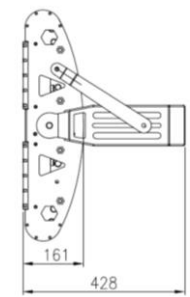

1350w LED Sports PLUS Flood Light

Product Features

- 1350w
- Quality Driver
- Full range power input 100~305VAC
- Aluminium housing
- Optical lens with tempered glass cover
- Wide range of standard or asymmetric beam angles
- 788 x 665 x 161mm
- Remote drivers as standard
- IP65 Housing
- Weight: 27.4kg

Specification Overview

Model	Power	Power Requirement	Colour Temp	Lumens	Beam Angle	Trim Colour	Dimensions
ST-SP1350-PLUS	1350w	100~305VAC	5000K	193519lm	See options	Black	788x665x161mm

Product Specification

1350w LED Sports PLUS Flood Light

Specification

Model	ST-SP1350-PLUS
Colour Temperature (1CCT)	5000K
Lumen (lm)	193,519lm
Efficiency (lm/w)	>143lm/w
Light Source	LED
CRI (%)	≥80
Beam Angle Options (Standard round lens)	30°, 45°, 60° or 75°
Beam Angle Option (Asymmetric lens)	85°x45°, 85°x90°, 85°x135°, 60°x135°
Power Requirement	100~305VAC
Power Consumption	1350w
Dimmable	Optional (Dali or 0-10V)
Housing	Aluminium with tempered glass lens cover
Lifespan	>50,000 hours
Operation Temperature	-40°C~+45°C
Product Dimension	788 x 665 x 161mm
Impact Rating	IK08
Weight (light fitting)	27.4kg
Weight (remote drivers)	10.5kg
Protection Rating	IP65
Warranty	5 Years