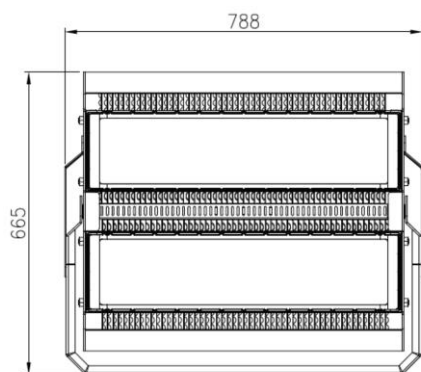

1350w LED Sports PLUS Flood Light

Product Features

- 1350w
- Quality Driver
- Full range power input 100~305VAC
- Aluminium housing
- Optical lens with tempered glass cover
- Wide range of standard or asymmetric beam angles
- 788 x 665 x 161mm
- Remote drivers as standard
- IP65 Housing
- Weight: 27.4kg

Specification Overview

Model	Power	Power Requirement	Colour Temp	Lumens	Beam Angle	Trim Colour	Dimensions
ST-SP1350-PLUS	1350w	100~305VAC	5000K	193519lm	See options	Black	788x665x161mm

Product Specification

1350w LED Sports PLUS Flood Light

Specification

Model	ST-SP1350-PLUS
Colour Temperature (1CCT)	5000K
Lumen (lm)	193,519lm
Efficiency (lm/w)	>143lm/w
Light Source	LED
CRI (%)	≥80
Beam Angle Options (Standard round lens)	30°, 45°, 60° or 75°
Beam Angle Option (Asymmetric lens)	85°x45°, 85°x90°, 85°x135°, 60°x135°
Power Requirement	100~305VAC
Power Consumption	1350w
Dimmable	Optional (Dali or 0-10V)
Housing	Aluminium with tempered glass lens cover
Lifespan	>50,000 hours
Operation Temperature	-40°C~+45°C
Product Dimension	788 x 665 x 161mm
Impact Rating	IK08
Weight (light fitting)	27.4kg
Weight (remote drivers)	10.5kg
Protection Rating	IP65
Warranty	5 Years