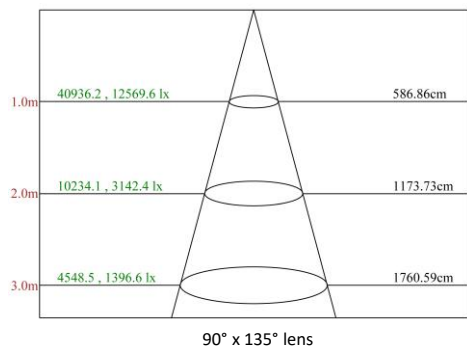

Specification Overview

Model	Power	Power Requirement	Colour Temp	Lumens	Beam Angle	Trim Colour	Dimensions
ST-SF-400W	402w	90~305VAC	5000K	61375lm	See options	Black	351x568x125mm

Product Specification

400w LED Stadium Flood Light

Specification

Model	ST-SF-400W
Colour Temperature (1CCT)	5000K
Lumen (lm)	61,375lm
Efficiency (lm/w)	>152lm/w
Light Source	LED
CRI (%)	≥80
Beam Angle Options	15°, 30°, 40°x80°, 60° or 90°x135°
Power Requirement	90~305VAC
Power Consumption	402.31w
Dimmable	Optional (Dali, DMX or 0-10V)
Housing	Aluminium with polycarbonate lens
Lifespan	>50,000 hours
Operation Temperature	-40°C~+50°C
Product Dimension	351 x 568 x 125mm
Impact Rating	IK08
Weight	15kg
Protection Rating	IP66
Warranty	5 Years