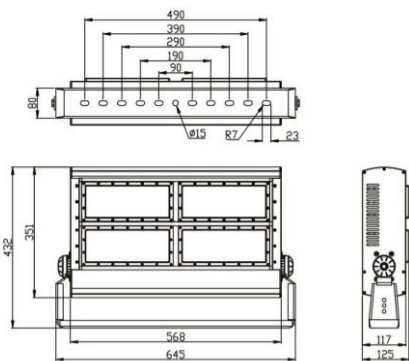

400w LED Stadium Flood Light

Product Features

- 400w
- Quality Driver
- Full range power input 90~305VAC
- Aluminium housing
- Polycarbonate lens face
- Choice of 15°, 30°, 40°x80°, 60° or 90°x135° Beam Angles
- 351 x 568 x 125mm
- IP66 Housing
- Weight: 15kg

Specification Overview

Model	Power	Power Requirement	Colour Temp	Lumens	Beam Angle	Trim Colour	Dimensions
ST-SF-400W	402w	90~305VAC	5000K	61375lm	See options	Black	351x568x125mm

Product Specification

400w LED Stadium Flood Light

Specification

Model	ST-SF-400W
Colour Temperature (1CCT)	5000K
Lumen (lm)	61,375lm
Efficiency (lm/w)	>152lm/w
Light Source	LED
CRI (%)	≥80
Beam Angle Options	15°, 30°, 40°x80°, 60° or 90°x135°
Power Requirement	90~305VAC
Power Consumption	402.31w
Dimmable	Optional (Dali, DMX or 0-10V)
Housing	Aluminium with polycarbonate lens
Lifespan	>50,000 hours
Operation Temperature	-40°C~+50°C
Product Dimension	351 x 568 x 125mm
Impact Rating	IK08
Weight	15kg
Protection Rating	IP66
Warranty	5 Years