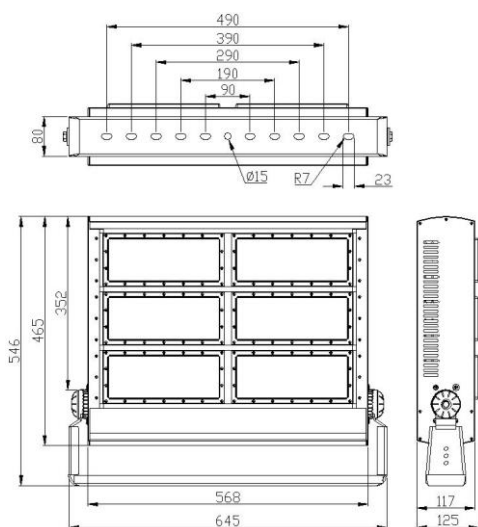

600w LED Stadium Flood Light

Product Features

- 600w
- Quality Driver
- Full range power input 90~305VAC
- Aluminium housing
- Polycarbonate lens face
- Choice of 15°, 30°, 40°x80°, 60° or 90°x135° Beam Angles
- 465 x 568 x 125mm
- IP66 Housing
- Weight: 20kg

Specification Overview

| Model | Power | Power Requirement | Colour Temp | Lumens | Beam Angle | Trim Colour | Dimensions |
|------------|-------|-------------------|-------------|---------|-------------|-------------|---------------|
| ST-SF-600W | 600w | 90~305VAC | 5000K | 92782lm | See options | Black | 465x568x125mm |

Product Specification

600w LED Stadium Flood Light

Specification

| | |
|---------------------------|------------------------------------|
| Model | ST-SF-600W |
| Colour Temperature (1CCT) | 5000K |
| Lumen (lm) | 92782lm |
| Efficiency (lm/w) | >153lm/w |
| Light Source | LED |
| CRI (%) | ≥80 |
| Beam Angle Options | 15°, 30°, 40°x80°, 60° or 90°x135° |
| Power Requirement | 90~305VAC |
| Power Consumption | 604.8w |
| Dimmable | Optional (Dali, DMX or 0-10V) |
| Housing | Aluminium with polycarbonate lens |
| Lifespan | >50,000 hours |
| Operation Temperature | -40°C~+50°C |
| Product Dimension | 465 x 568 x 125mm |
| Impact Rating | IK08 |
| Weight | 20kg |
| Protection Rating | IP66 |
| Warranty | 5 Years |