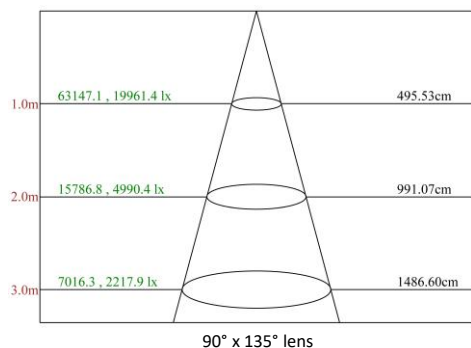

600w LED Stadium Flood Light

Product Features

- 600w
- Quality Driver
- Full range power input 90~305VAC
- Aluminium housing
- Polycarbonate lens face
- Choice of 15°, 30°, 40°x80°, 60° or 90°x135° Beam Angles
- 465 x 568 x 125mm
- IP66 Housing
- Weight: 20kg

Specification Overview

| Model | Power | Power Requirement | Colour Temp | Lumens | Beam Angle | Trim Colour | Dimensions |
|------------|-------|-------------------|-------------|---------|-------------|-------------|---------------|
| ST-SF-600W | 600w | 90~305VAC | 5000K | 92782lm | See options | Black | 465x568x125mm |

Product Specification

600w LED Stadium Flood Light

Specification

| | |
|---------------------------|------------------------------------|
| Model | ST-SF-600W |
| Colour Temperature (1CCT) | 5000K |
| Lumen (lm) | 92782lm |
| Efficiency (lm/w) | >153lm/w |
| Light Source | LED |
| CRI (%) | ≥80 |
| Beam Angle Options | 15°, 30°, 40°x80°, 60° or 90°x135° |
| Power Requirement | 90~305VAC |
| Power Consumption | 604.8w |
| Dimmable | Optional (Dali, DMX or 0-10V) |
| Housing | Aluminium with polycarbonate lens |
| Lifespan | >50,000 hours |
| Operation Temperature | -40°C~+50°C |
| Product Dimension | 465 x 568 x 125mm |
| Impact Rating | IK08 |
| Weight | 20kg |
| Protection Rating | IP66 |
| Warranty | 5 Years |