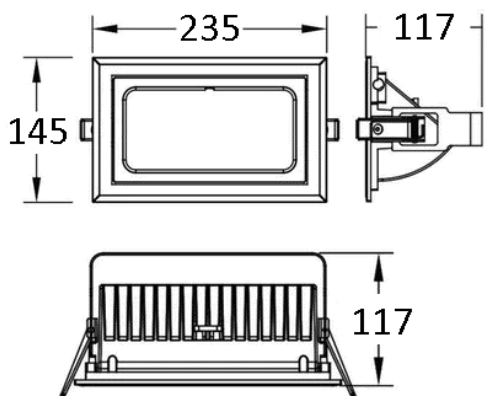

42w Rectangle LED Shop Light

Product Features

- Only consumes 42w of power
- 3 colours in one: 3000K, 4000K, 5000K (switch select)
- 120° Beam Angle
- 90° tilt
- White Colour Trim
- 220 x 130mm cut-out
- IP20 Housing
- Weight: 1.8kg

3 Colour Adjustable

Specification Overview

Model	Power	Power Requirement	Colour Temp	Lumens	Beam Angle	Trim Colour	Dimensions	Cut-Out
CSL-042-3C-W	42w	200~240VAC	3000-4000-5000K	4500~5000lm	120°	White	235 x 145 x 117mm	220 x 130mm

Product Specification

42w Rectangle Shop Light

Flux out:3623 lm

Specification

Model	CSL-042R-3C-W
Colour Temperature	3CCT: 3000K / 4000K / 5000K
Lumen (lm)	4500~5000lm
Efficiency (lm/w)	>110 lm/w
Light Source	LED
CRI (%)	≥80
Beam Angle	120°
Power Requirement	220~240VAC
Power Consumption	40.5w
Dimmable	No
Housing	Aluminium
Lifespan	>50,000 hours
Operation Temperature	-20°C~+45°C
Product Dimension	235 x 145 x 117mm
Cut-Out	220 x 130mm
Weight	1.8kg
Protection Rating	IP20
Warranty	5 Years