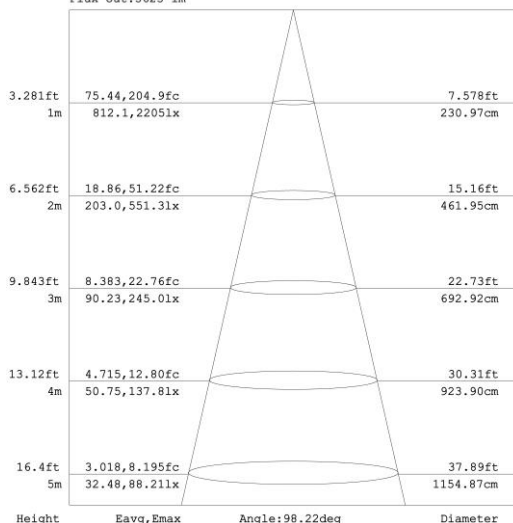

42w Rectangle LED Shop Light

Product Features

- Only consumes 42w of power
- 3 colours in one: 3000K, 4000K, 5000K (switch select)
- 120° Beam Angle
- 90° tilt
- White Colour Trim
- 220 x 130mm cut-out
- IP20 Housing
- Weight: 1.8kg

3 Colour Adjustable

Specification Overview

Model	Power	Power Requirement	Colour Temp	Lumens	Beam Angle	Trim Colour	Dimensions	Cut-Out
CSL-042-3C-W	42w	200~240VAC	3000-4000-5000K	4500~5000lm	120°	White	235 x 145 x 117mm	220 x 130mm

Product Specification

42w Rectangle Shop Light

Flux out:3623 lm

Specification

Model	CSL-042R-3C-W
Colour Temperature	3CCT: 3000K / 4000K / 5000K
Lumen (lm)	4500~5000lm
Efficiency (lm/w)	>110 lm/w
Light Source	LED
CRI (%)	≥80
Beam Angle	120°
Power Requirement	220~240VAC
Power Consumption	40.5w
Dimmable	No
Housing	Aluminium
Lifespan	>50,000 hours
Operation Temperature	-20°C~+45°C
Product Dimension	235 x 145 x 117mm
Cut-Out	220 x 130mm
Weight	1.8kg
Protection Rating	IP20
Warranty	5 Years