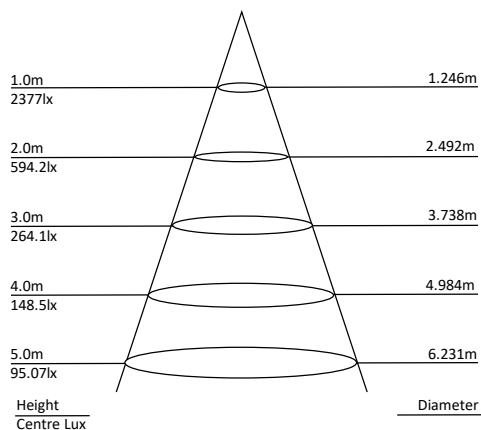

### Product Features

- 45w
- 5000K
- Low Glare Design
- 60° Beam Angle
- White Colour Trim
- 165mm cut-out
- Ø180 x 129mm
- IP20 Housing
- Weight: 1.2kg

### Specification Overview

Model	Power	Power Requirement	Colour Temp	Lumens	Beam Angle	Trim Colour	Dimensions	Cut-Out
CSL-45165CB	45w	200~240VAC	5000K	5080lm	60°	White	Ø180 x 129mm	165mm

### Specification

Model	CSL-45165CB
Colour Temperature	5000K
Lumen (lm)	5080lm
Efficiency (lm/w)	>112 lm/w
Light Source	LED
CRI (%)	≥80
Beam Angle	60°
Power Requirement	220~240VAC
Power Consumption	45w
Dimmable	No
Housing	Aluminium
Lifespan	>50,000 hours
Operation Temperature	-20°C~+45°C
Product Dimension	Ø180 x 129mm
Cut-Out	165mm
Weight	1.2kg
Protection Rating	IP20
Warranty	5 Years