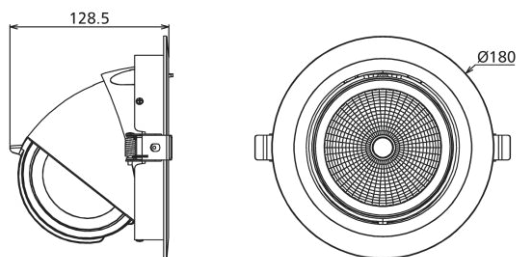

### Product Features

- 45w
- 5000K
- Low Glare Design
- 60° Beam Angle
- White Colour Trim
- 165mm cut-out
- Ø180 x 129mm
- IP20 Housing
- Weight: 1.2kg

### Specification Overview

Model	Power	Power Requirement	Colour Temp	Lumens	Beam Angle	Trim Colour	Dimensions	Cut-Out
CSL-45165CB	45w	200~240VAC	5000K	5080lm	60°	White	Ø180 x 129mm	165mm

### Specification

Model	CSL-45165CB
Colour Temperature	5000K
Lumen (lm)	5080lm
Efficiency (lm/w)	>112 lm/w
Light Source	LED
CRI (%)	≥80
Beam Angle	60°
Power Requirement	220~240VAC
Power Consumption	45w
Dimmable	No
Housing	Aluminium
Lifespan	>50,000 hours
Operation Temperature	-20°C~+45°C
Product Dimension	Ø180 x 129mm
Cut-Out	165mm
Weight	1.2kg
Protection Rating	IP20
Warranty	5 Years