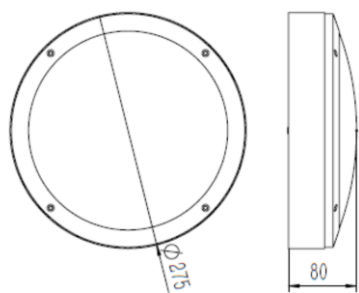

Specification

Model	WL-BH20-TLG-B
Colour Temperature (2CCT)	Amber / Green (selectable)
Lumen (lm) @ 20w	2000lm ~ 2200lm
Efficiency (lm/w)	>100lm/w
Light Source	LED
CRI (%)	≥80
Beam Angle	110°
Power Requirement	200~240VAC
Power Consumption	10w / 20w selectable
Dimmable	No
Housing	Diecast aluminium with PC diffuser
Lifespan	>50,000 hours
Operation Temperature	-20°C~+45°C
Product Dimension	Ø275 x 80mm
Impact Rating	IK10
Weight	1.25kg
Protection Rating	IP65
Warranty	5 Years

TURTLE SAFE

BUG FREE

EYEWASH LIGHT

* Whilst our testing using an amber light source has found it will attract approximately 90% less bugs than alternate light sources, there is still a risk of some bugs being attracted to our bug free lighting products.

Specifications are subject to change without notice