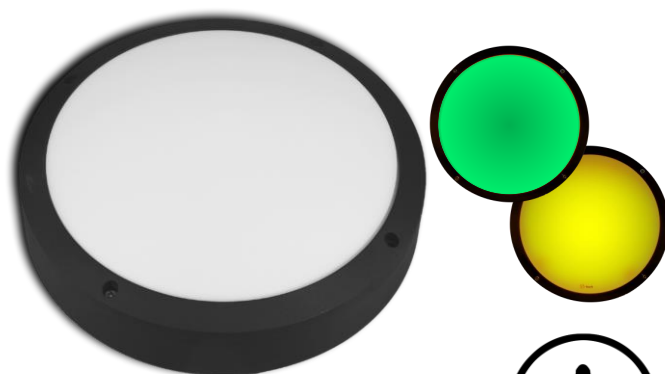

Bunker Light – Turtle Safe / Bug Free / Eyewash

Product Features

- 10w / 20w Dual Power Selectable
- 2 colours in one:
Amber (Turtle Friendly/Bug Free*) and Green (Eye wash)
- 120° Beam Angle
- Aluminium die cast housing
- Ø275 x 80mm
- IP65 Housing
- IK10 Impact Rating
- Weight: 1.25kg

Options:

Standard

Emergency

Microwave Sensor

Dusk-to-dawn Sensor

TURTLE SAFE

BUG FREE

EYEWASH LIGHT

COLOUR SELECT

WATT SELECT

Specification Overview

Vandal Resistance

IK10

N14256

5827

Model	Power	Power Requirement	Colour Temp	Lumens	Beam Angle	Trim Colour	Dimensions
WL-BH20-TLG-B	10/20w	200~240VAC	Amber / Green	2000 ~ 2200lm	120°	Black	Ø275x80mm

WL-BH20-TLG-B-E Emergency Version

Product Specification

Bunker Light - Turtle Safe / Bug Free / Eyewash - Standard

Specification

Model	WL-BH20-TLG-B
Colour Temperature (2CCT)	Amber / Green (selectable)
Lumen (lm) @ 20w	2000lm ~ 2200lm
Efficiency (lm/w)	>100lm/w
Light Source	LED
CRI (%)	≥80
Beam Angle	110°
Power Requirement	200~240VAC
Power Consumption	10w / 20w selectable
Dimmable	No
Housing	Diecast aluminium with PC diffuser
Lifespan	>50,000 hours
Operation Temperature	-20°C~+45°C
Product Dimension	Ø275 x 80mm
Impact Rating	IK10
Weight	1.25kg
Protection Rating	IP65
Warranty	5 Years