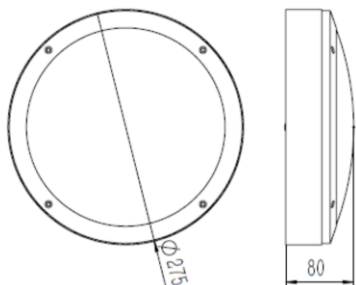

* Whilst our testing using an amber light source has found it will attract approximately 90% less bugs than alternate light sources, there is still a risk of some bugs being attracted to our bug free lighting products.

Specification

Model	WL-BH20-TLG-B-E
Colour Temperature (2CCT)	Amber / Green (selectable)
Lumen (lm) @ 20w	2000lm ~ 2200lm
Efficiency (lm/w)	>100lm/w
Light Source	LED
CRI (%)	≥80
Beam Angle	110°
Power Requirement	200~240VAC
Power Consumption	10w / 20w selectable
Emergency Power	2w
Emergency Run-Time	180 minutes
Battery	LifePO4 6.4v 1500mAH
Dimmable	No
Housing	Diecast aluminium with PC diffuser
Lifespan	>50,000 hours
Operation Temperature	-20°C~+45°C
Product Dimension	Ø275 x 80mm
Impact Rating	IK10
Weight	1.6kg
Protection Rating	IP65
Warranty	5 Years

Specifications are subject to change without notice