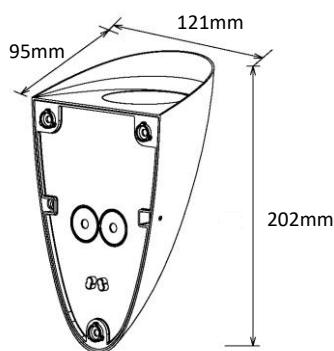

8w TOCO Wall Light – Up or Down

Product Features

- 8w
- Dimmable
- 3 colours in one: 3000K, 4000K, 5000K (switch select)
- 45° Beam Angle
- Available in Black or White Trim
- Aluminium die cast housing
- 202 x 121 x 95mm
- IP65 Housing
- IK08 Impact Rating
- Weight: 500g

3 Colour Adjustable

Specification Overview

Model	Power	Power Requirement	Colour Temp	Lumens	Beam Angle	Housing Colour	Dimensions
WL-TOCO8-3C-B	8w	220~240VAC	3000K/4000K/5000K	680~760lm	45°	Black	202x121x85mm
WL-TOCO8-3C-W	8w	220~240VAC	3000K/4000K/5000K	680~760lm	120°	White	202x121x85mm

Product Specification

8w TOCO Wall Light – Up or Down

Specification

Model	WL-TACO8-3C-B	WL-TACO8-3C-W	
Trim Colour	Black	White	
Colour Temperature (3CCT)	3000K	4000K	5000K
Lumen (lm)	680 ~ 760lm		
Efficiency (lm/w)	>85lm/w		
Light Source	LED		
CRI (%)	≥80		
Beam Angle	45°		
Power Requirement	220~240VAC		
Power Consumption	8w		
Dimmable	Yes		
Housing	Diecast aluminium with PC diffuser		
Lifespan	>50,000 hours		
Operation Temperature	-20°C~+45°C		
Product Dimension	202 x 121 x 95mm		
Impact Rating	IK08		
Weight	500g		
Protection Rating	IP65		
Warranty	3 Years		